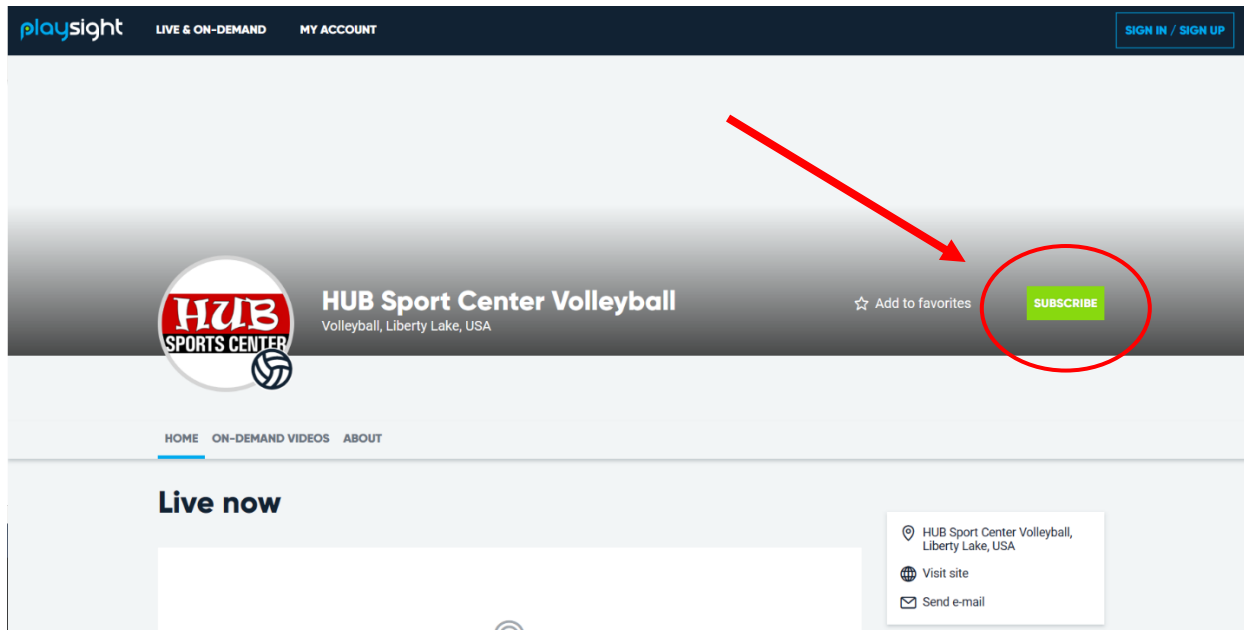

PlaySight Live Streaming.

Select "HUB Sport Center Volleyball" from the "LIVE & ON-DEMAND" link:

<https://web.playsight.com/facility/hub-sport-center-volleyball/home>

Create an account and Purchase a Day Pass or Weekly Pass to Live-Stream Volleyball Matches.